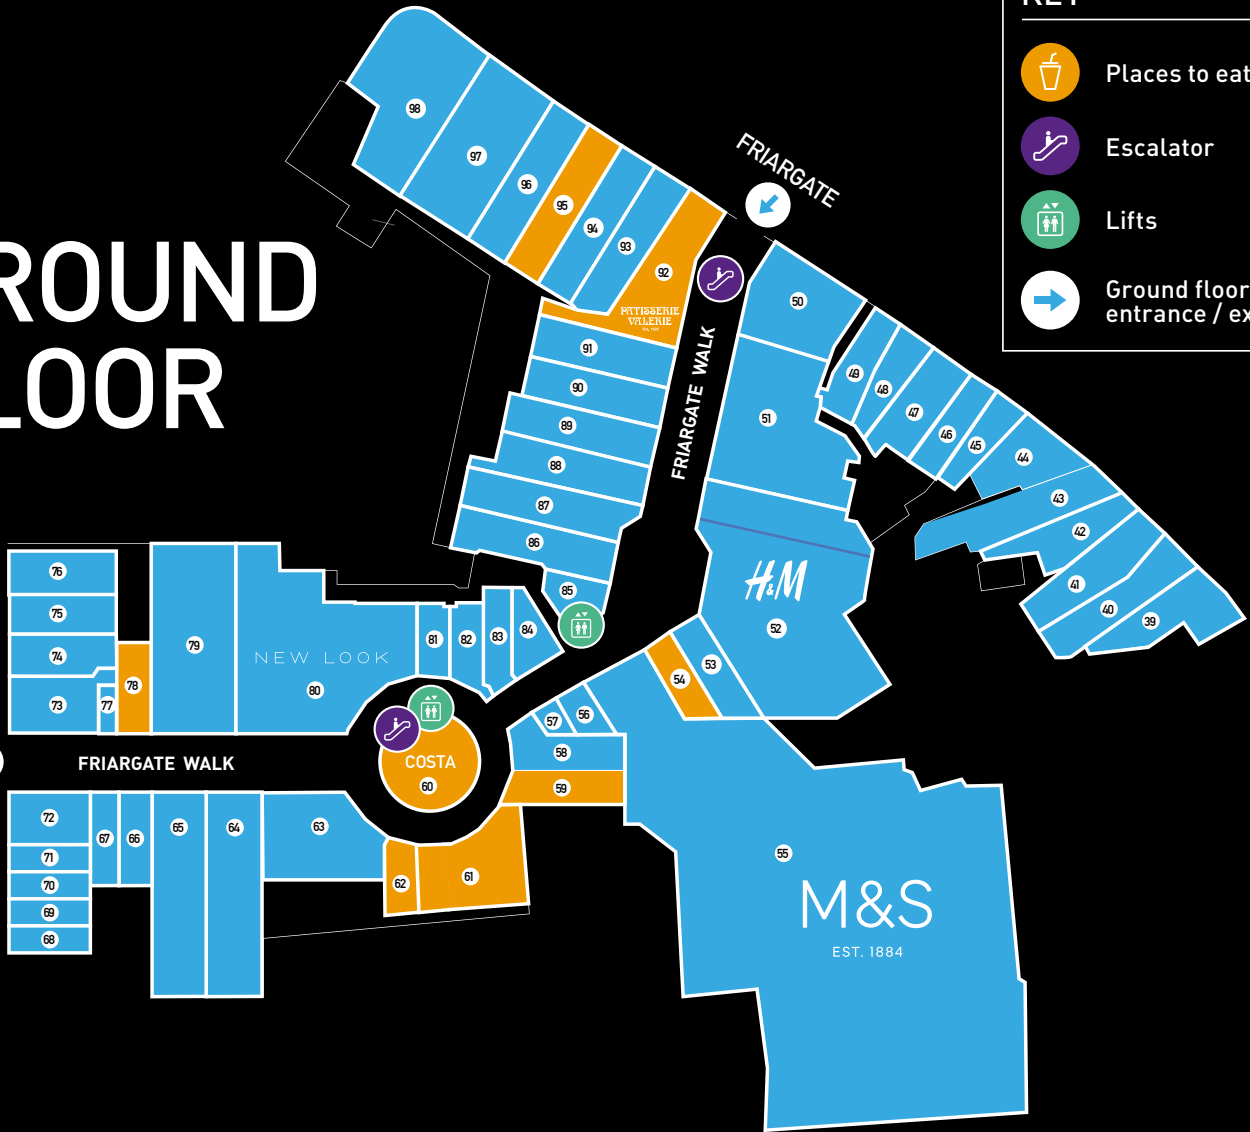

FIRST FLOOR

KEY

-  Places to eat
-  Escalator
-  Lifts
-  First floor entrance / exit

SECOND FLOOR

Lift and escalator to second floor, where you can access car park, pay station, toilets, baby changing, and management offices.

OPEN 7 DAYS | INDOOR PARKING | IN THE HEART OF PRESTON

stgeorgespreston.co.uk

stgeorge's

GROUND FLOOR

LUNE STREET
(STREET LEVEL)

RETAILERS

Specsavers	39	Krispy Kreme	59	Poundworld	79
The Money Shop	40	Costa	60	New Look	80
That's Entertainment	41	Burger King	61	Retail Opportunity Available	81
Hair Lab	42	Oceans	62	Raffles	82
Savers	43	A1 / A3 Opportunity Available	63	Wilkinsons	83
Ladbrokes	44	Retail Opportunity Available	64	Original Art Shop	84
Retail Opportunity Available	45	Steals	65	Warren James	85
Thomson Travel	46	Baby Boutique	66	Varanni	86
CEX	47	Retail Opportunity Available	67	The Works	87
Retail Opportunity Available	48	Isis Jewellery	68	QUIZ	88
Discount Second Hand Jewellery	49	Farrell & Heyworth	69	Clintons	89
Miss Selfridge	50	Brands Outlet	70	MET-RX	90
Select	51	Warhammer	71	Ryman	91
H&M	52	Retail Opportunity Available	72	Patisserie Valerie	92
DOMO	53	UCLan	73	Retail Opportunity Available	93
Greggs	54	Retail Opportunity Available	74	Retail Opportunity Available	94
Marks & Spencer	55	Retail Opportunity Available	75	Subway	95
Isis Boutique	56	Retail Opportunity Available	76	Brighthouse	96
Timpsons	57	KC Barbers	77	Bonmarché	97
Jessops	58	Minoti	78	Retail / A1 Opportunity Available	98