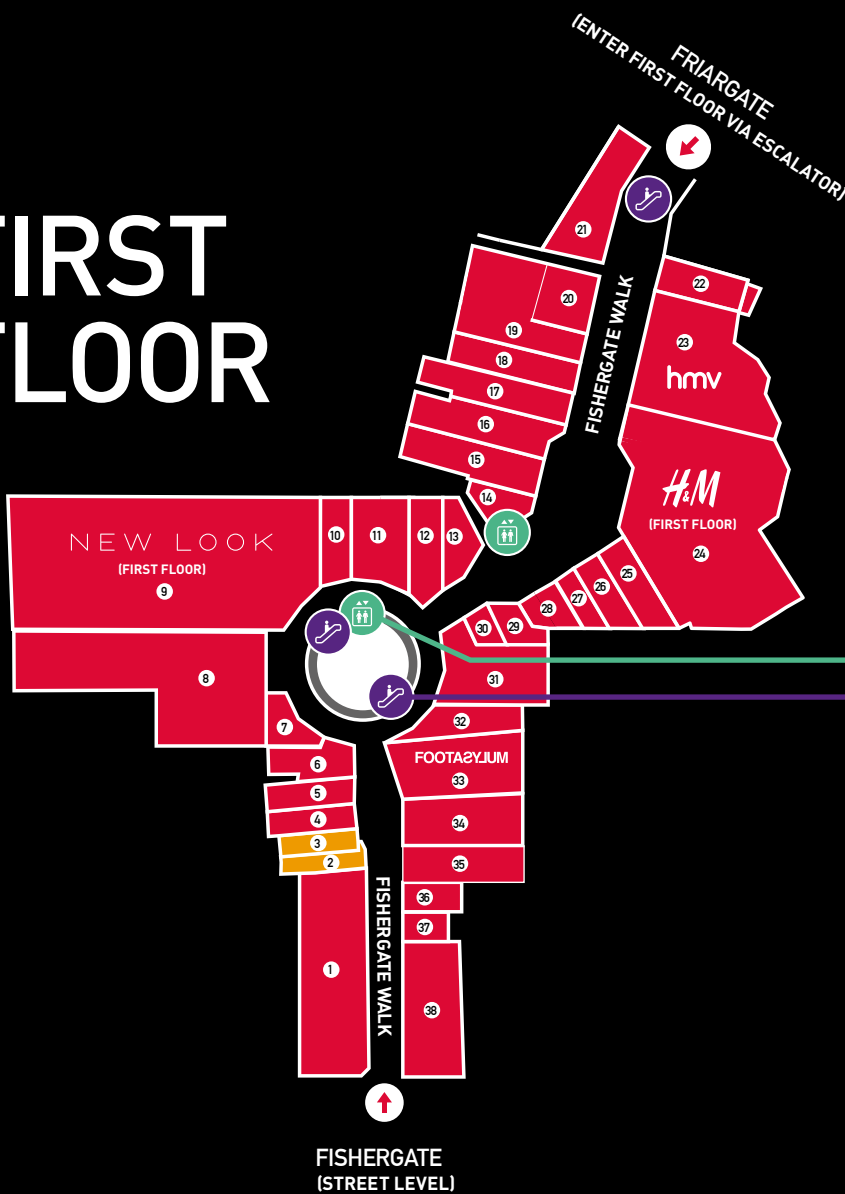

FIRST FLOOR

KEY

-  Places to eat
-  Escalator
-  Lifts
-  First floor entrance / exit

SECOND FLOOR

Lift and escalator to second floor, where you can access car park, pay station, toilets, baby changing, and management offices.

RETAILERS

WHSmith	01	Perfume Shop	14	Keo	27
Millie's Cookies	02	KENJI	15	Mask	28
Greggs	03	Hawkin's Bazaar	16	Retail Opportunity Available	29
Bodyshop	04	Yours	17	Eurochange	30
Thomas Sabo	05	Retail Opportunity Available	18	Vision Express	31
Peter Jackson	06	The Entertainer	19	Ernest Jones	32
02	07	Retail Opportunity Available	20	Foot Asylum	33
Superdrug	08	Retail Opportunity Available	21	Tiger	34
New Look	09	Preston Optical	22	Game	35
Swarovski	10	HMV	23	Lovisa	36
Pandora	11	H&M	24	InTime	37
Smiggle	12	Claire's	25	River Island	38
Mcgowens	13	Home & Fragrance	26		